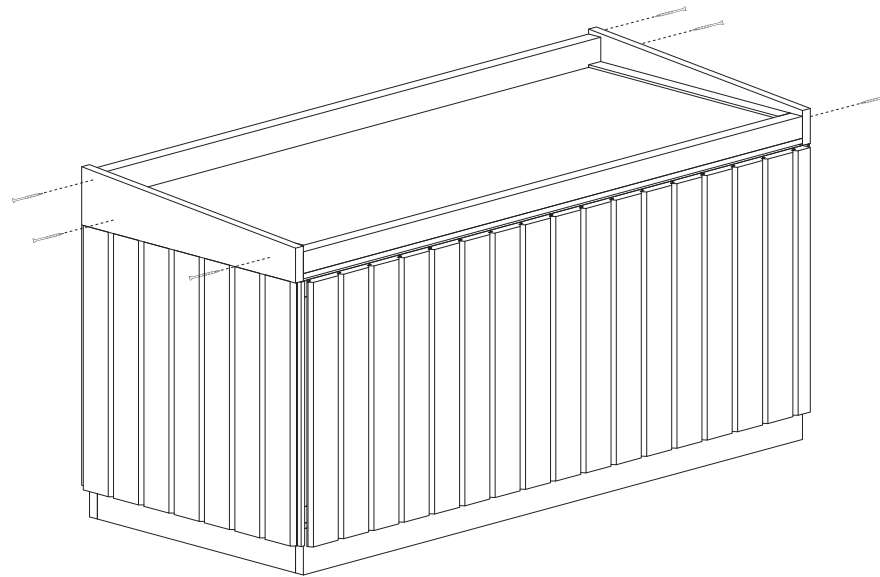

Hörnknutar x4

Takram x1
R (22x120/70) x 600mm x1
L (22x120/70) x 600mm x1
(22x45) x 545mm x4
(22x70) x 545mm x4
Trallskruv 4,2x55mm x14