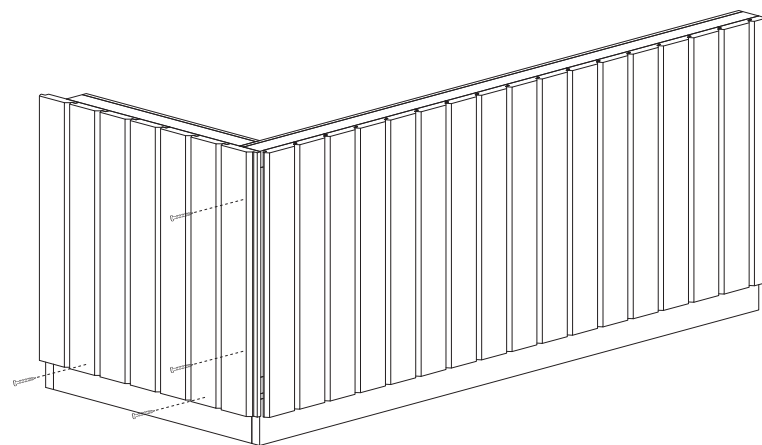

Sida x1
Ankarskruv 4,8x40mm x4