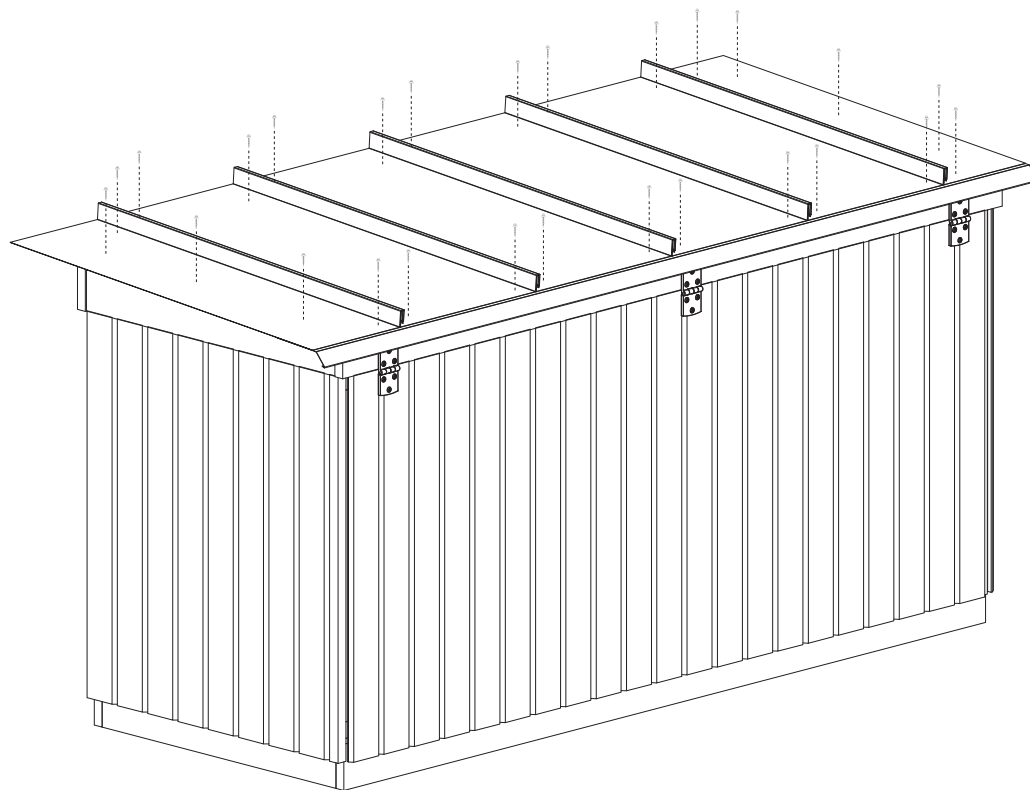

(22x70) x 1850mm x1

(34x45) x 1800mm x1

Gångjärn x3

Trallskruv 4,2x55mm x18

Ankarskruv 4,8x40mm x18

Fotplåt 2000mm x1
Excenterlås x2
Hake x2
Pappspik 2,5x25mm x2
Ankarskruv 4,8x40mm x10

Takplåt (400) x 850mm x4
R Takplåt (255) x 850mm x1
L Takplåt (230) x 850mm x1
Plåtskruv 4,2x35mm x26

(34x45) x 2000mm x1
(34x45) x 855mm x2
Plåtskruv 4,2x35mm x10

(22x70) x 2050mm x1

(22x70) x 950mm x2

Trallskruv 4,2x55mm x10

(22x45) x 2050mm x1
(22x45) x 930mm x2
Trallskruv 4,2x55mm x12

(22x45) x 300mm x2