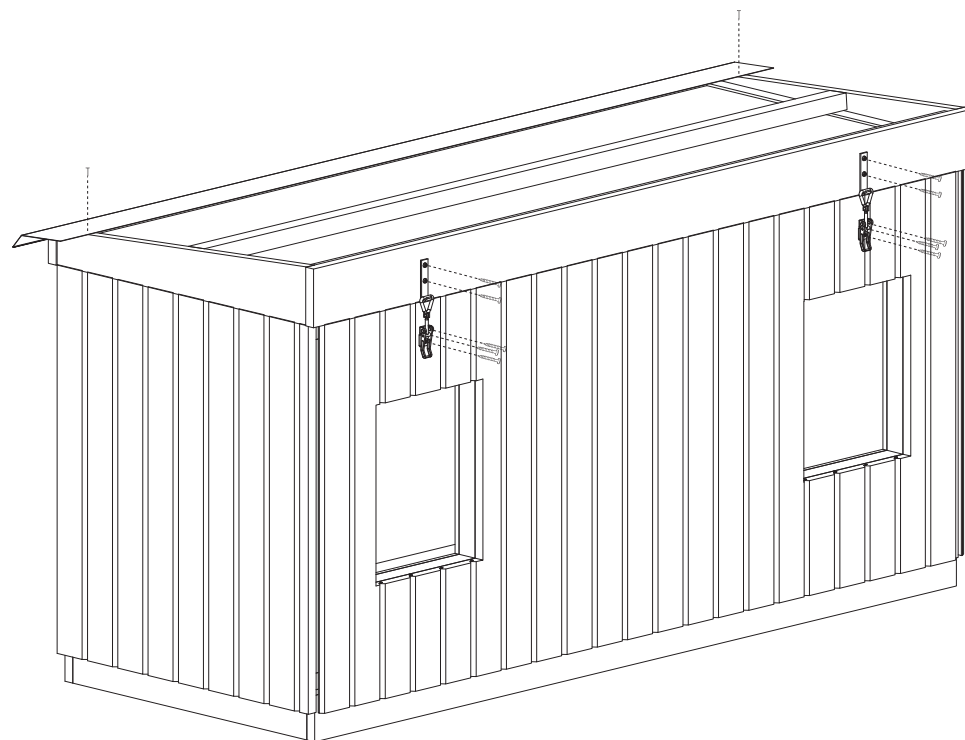

Fotplåt 2000mm x1
Excenterlås x2
Hake x2
Pappspik 2,5x25mm x2
Ankarskruv 4,8x40mm x10