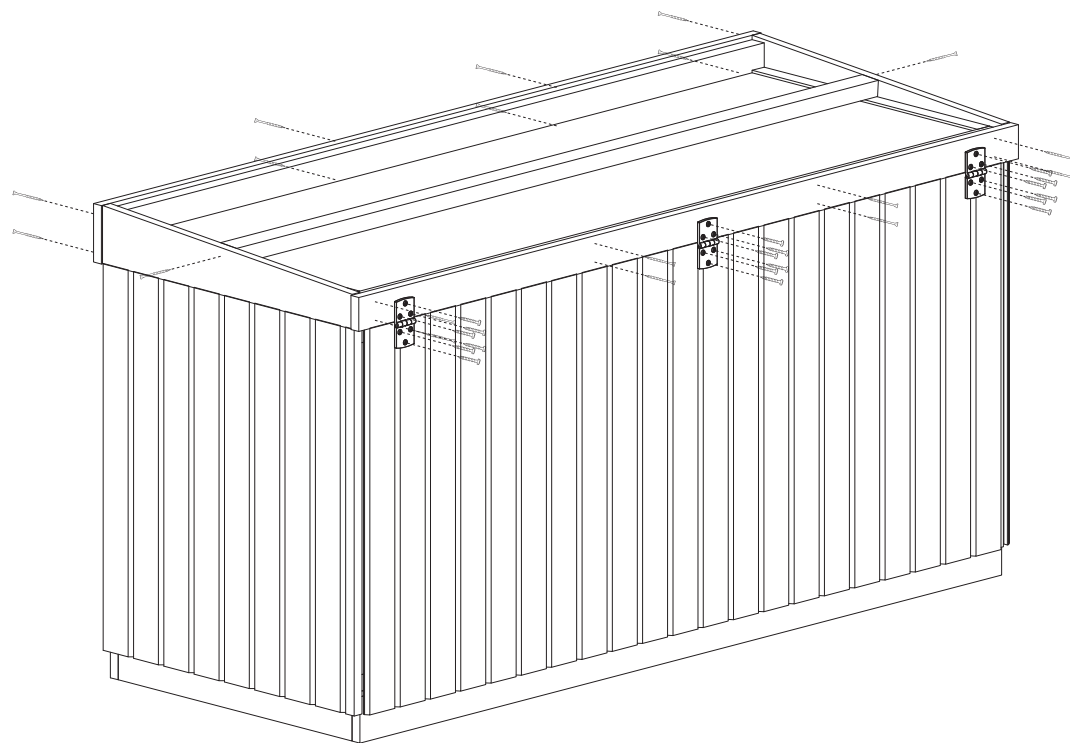

(22x30) x 795mm x1

Framsida x1
Ankarskruv 4,8x40mm x10

Hörnknutar x4

Takram x1
R (22x120/70) x 700mm x1
L (22x120/70) x 700mm x1
(22x45) x 795mm x4
(22x70) x 795mm x4
Trallskruv 4,2x55mm x20

(22x120) x 1850mm x1