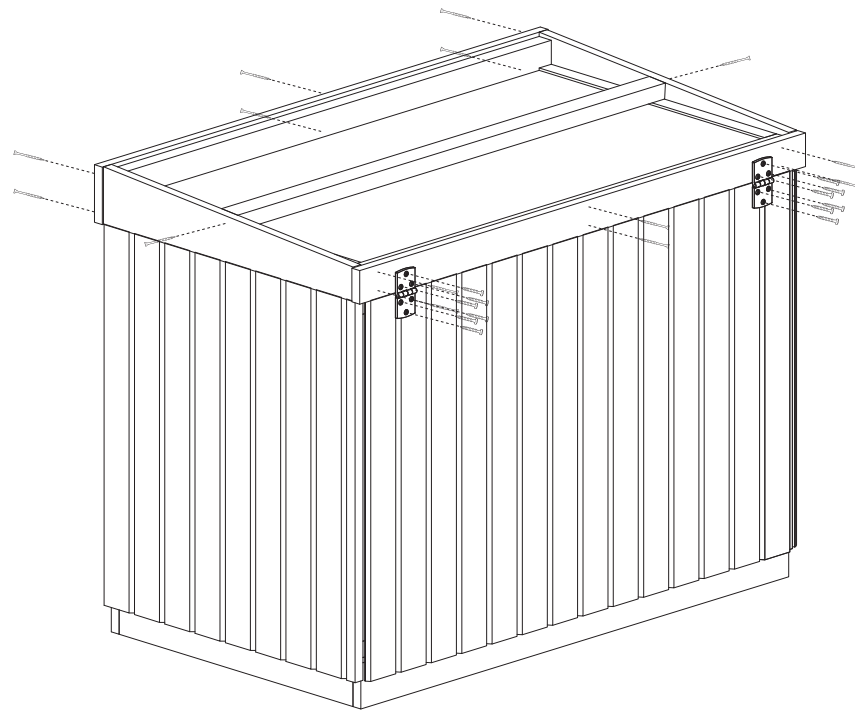

Sida x1

Ankarskruv 4,8x40mm x6

Trallskruv 4,2x55mm x3

(22x30) x 795mm x1

Framsida x1
Ankarskruv 4,8x40mm x9

Hörnknutar x4

Takram x1
R (22x120/70) x 700mm x1
L (22x120/70) x 700mm x1
(22x45) x 795mm x4
(22x70) x 795mm x4
Trallskruv 4,2x55mm x20