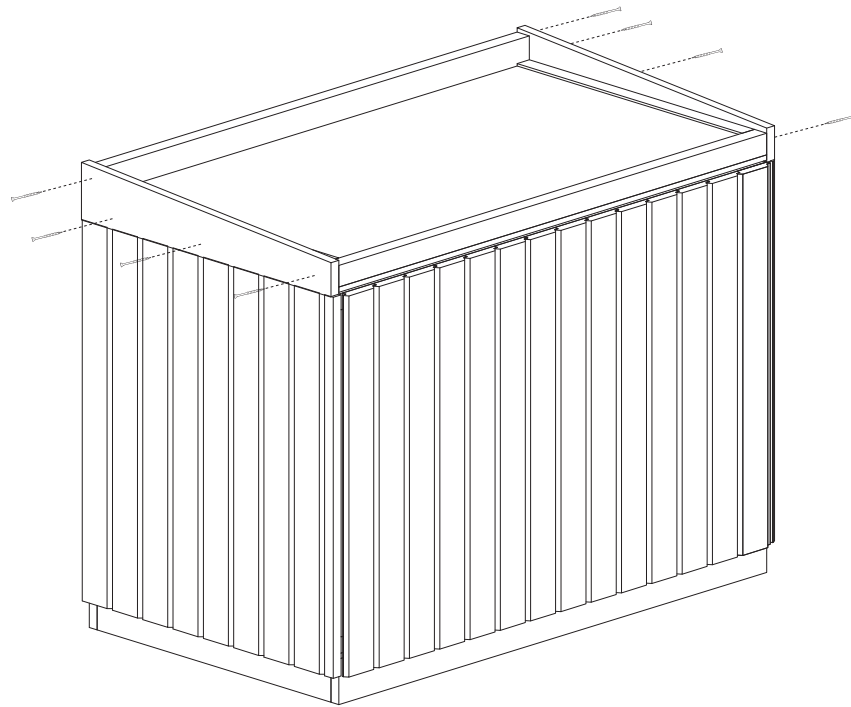

Sida x1

Ankarskruv 4,8x40mm x6

Trallskruv 4,2x55mm x3

(22x30) x 795mm x1

Framsida x1
Ankarskruv 4,8x40mm x9

Hörnknutar x4

Takram x1
R (22x120/70) x 700mm x1
L (22x120/70) x 700mm x1
(22x45) x 795mm x4
(22x70) x 795mm x4
Trallskruv 4,2x55mm x20