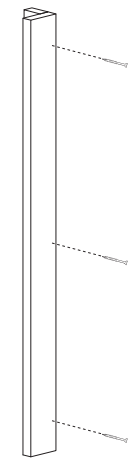

Excenterlås x2

Hake x2

Virke

(34x45) x 2400mm x1

(34x45) x 1005mm x2

(34x45) x 2200mm x1

(22x45) x 350mm x2

(22x45) x 470mm x2

(22x45) x 510mm x4

(22x45) x 895mm x4

(22x45) x 2450mm x1

(22x45) x 1080mm x2

(22x70) x 895mm x4

(22x70) x 2450mm x1

(22x70) x 1100mm x2

(22x70) x 2250mm x1

Pappspik 2,5x25mm x2

Botten x1
Baksida x1
Ankarskruv 4,8x40mm x5

Sida x1

Ankarskruv 4,8x40mm x6

Sida x1
Ankarskruv 4,8x40mm x6

Framsida xI
Ankarskruv 4,8x40mm xII

Hörnknutar x4

- Takram x1
- R (22x120/70) x 850mm x1
- L (22x120/70) x 850mm x1
- (22x45) x 895mm x4
- (22x70) x 895mm x4
- Trallskruv 4,2x55mm x20

(22x120) x 2250mm x1
(22x70) x 2250mm x1
(34x45) x 2200mm x1
Gångjärn x3
Trallskruv 4,2x55mm x18
Ankarskruv 4,8x40mm x18

- Fotplåt 2400mm x1
- Excenterlås x2
- Hake x2
- Pappspik 2,5x25mm x2
- Ankarskruv 4,8x40mm x10