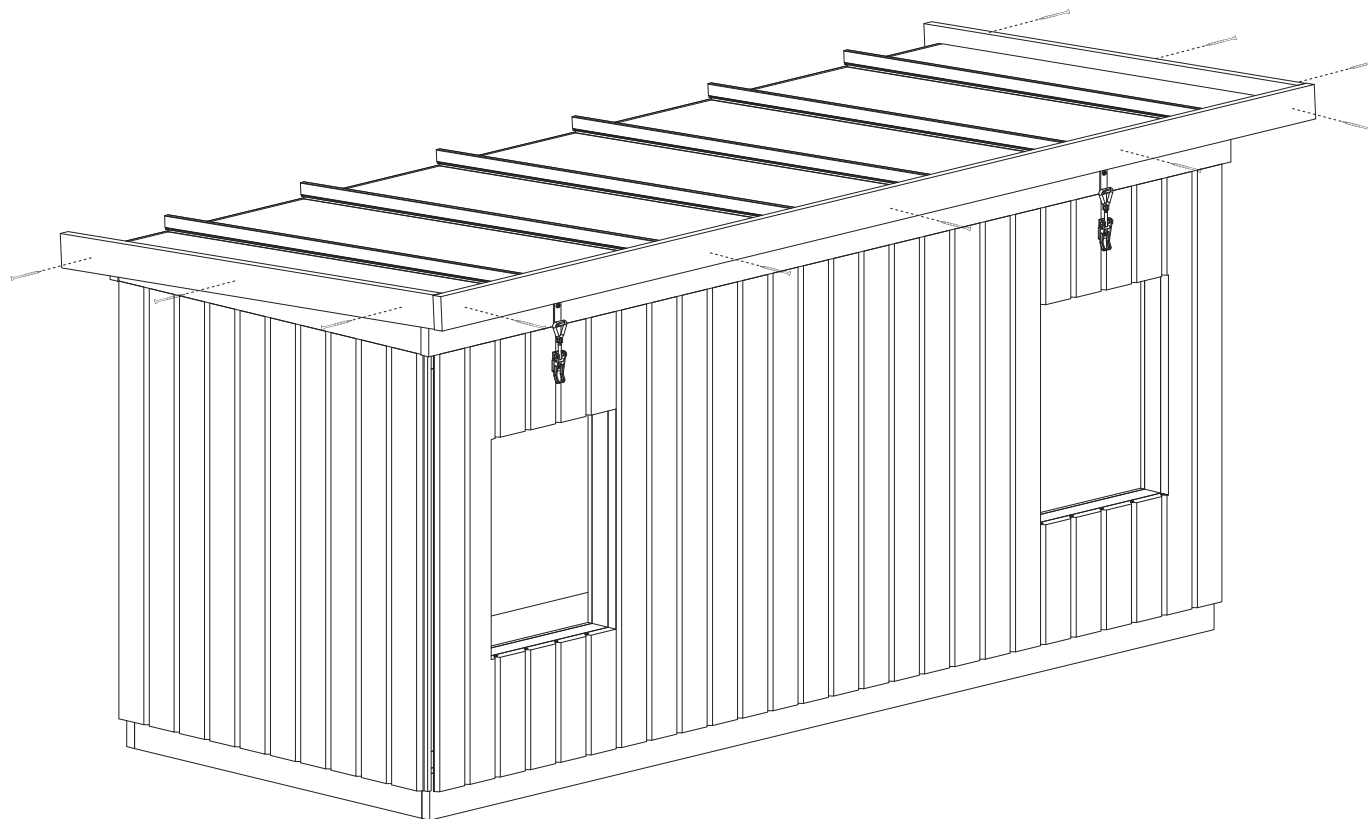

(22x70) x 2450mm x1
(22x70) x 1100mm x2
Trallskruv 4,2x55mm x11