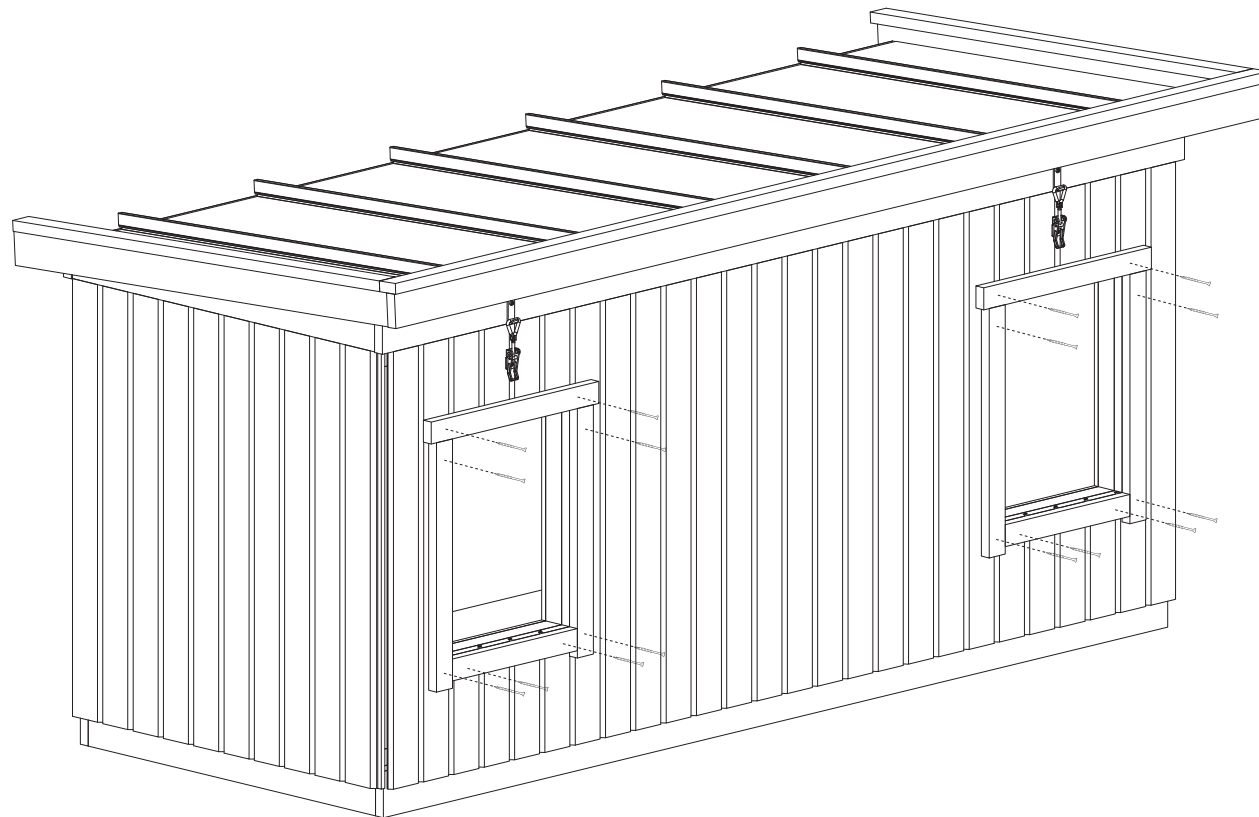

(22x45) x 2450mm x1
(22x45) x 1080mm x2
Trallskruv 4,2x55mm x13

- (22x45) x 350mm x2
- (22x45) x 470mm x2
- (22x45) x 510mm x4
- Trallskruv 4,2x55mm x16

VOFF® Skylt x1
Skruv 2,5x15mm x4
Hörnknutar x4
Trallskruv 4,2x55mm x16