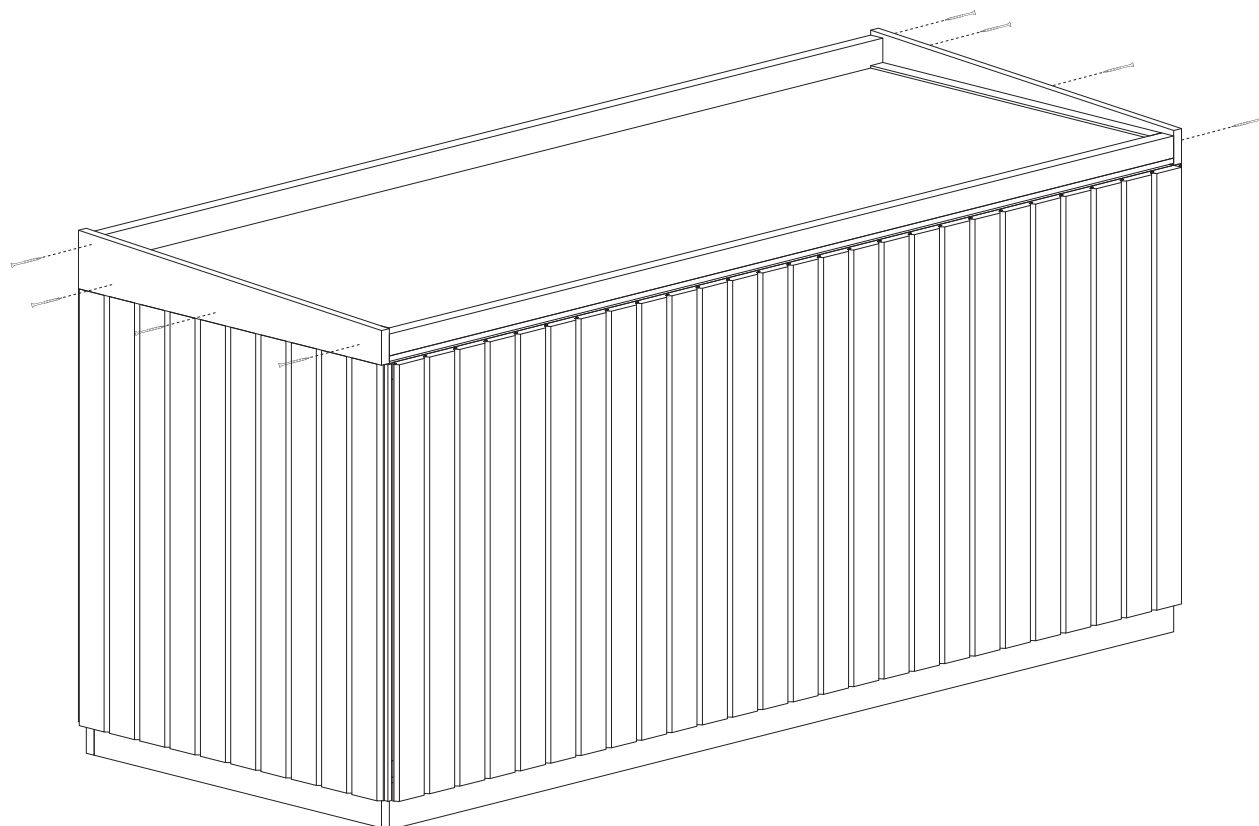

Hörnknutar x4

- Takram x1
- R (22x120/70) x 850mm x1
- L (22x120/70) x 850mm x1
- (22x45) x 895mm x4
- (22x70) x 895mm x4
- Trallskruv 4,2x55mm x20