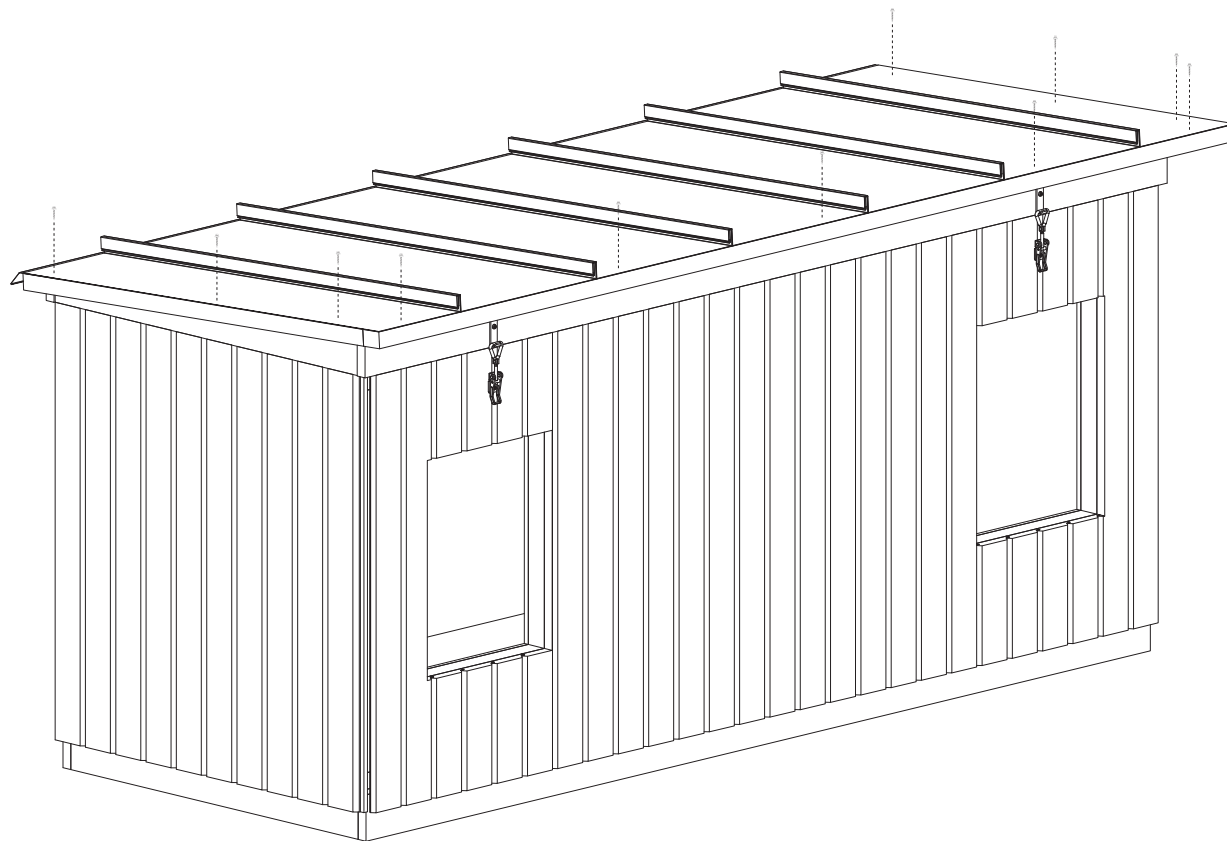

(34x45) x 2400mm x1
(34x45) x 1005mm x2
Plåtskruv 4,2x35mm x11