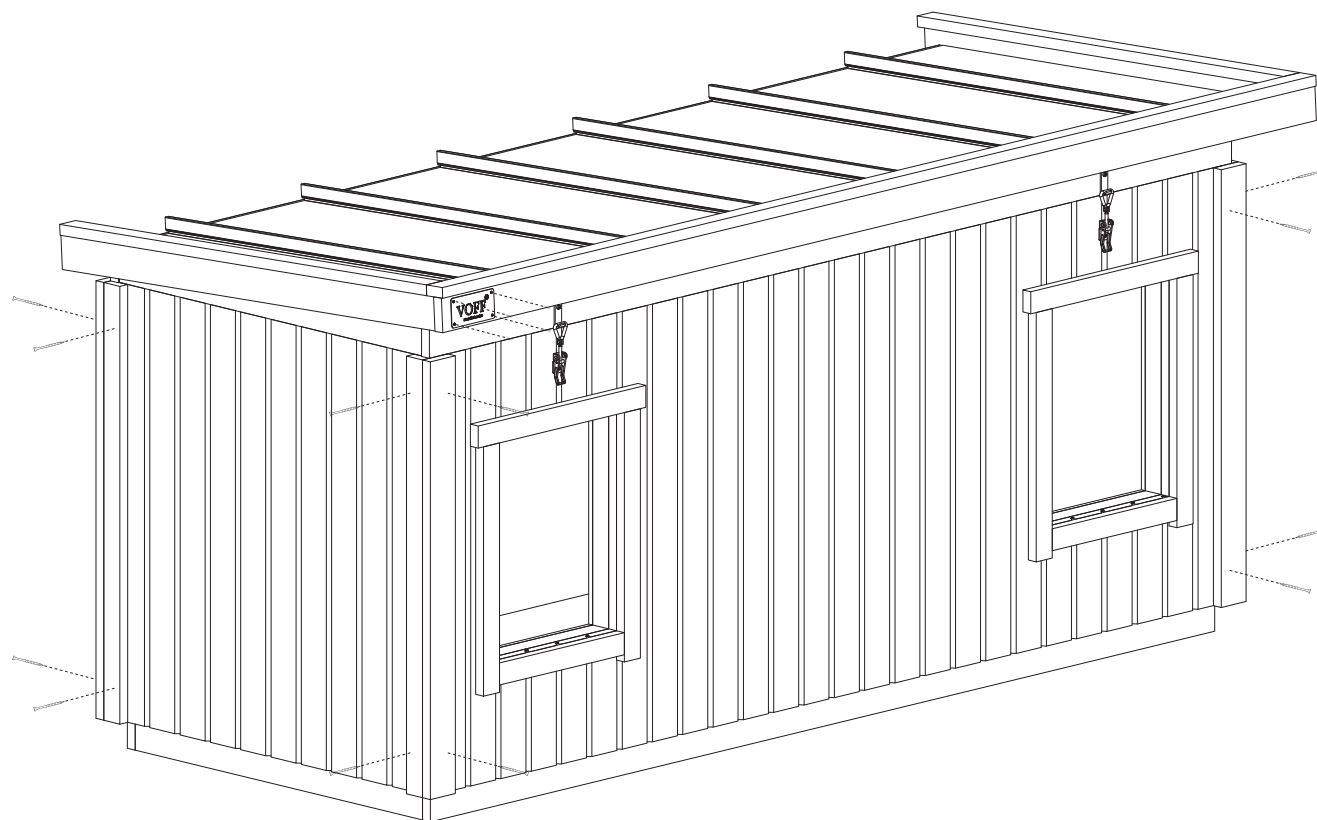

(22x45) x 2450mm x1
(22x45) x 1080mm x2
Trallskruv 4,2x55mm x13

- (22x45) x 350mm x2
- (22x45) x 470mm x2
- (22x45) x 510mm x4
- Trallskruv 4,2x55mm x16

VOFF® Skylt x1
Skruv 2,5x15mm x4
Hörnknutar x4
Trallskruv 4,2x55mm x16