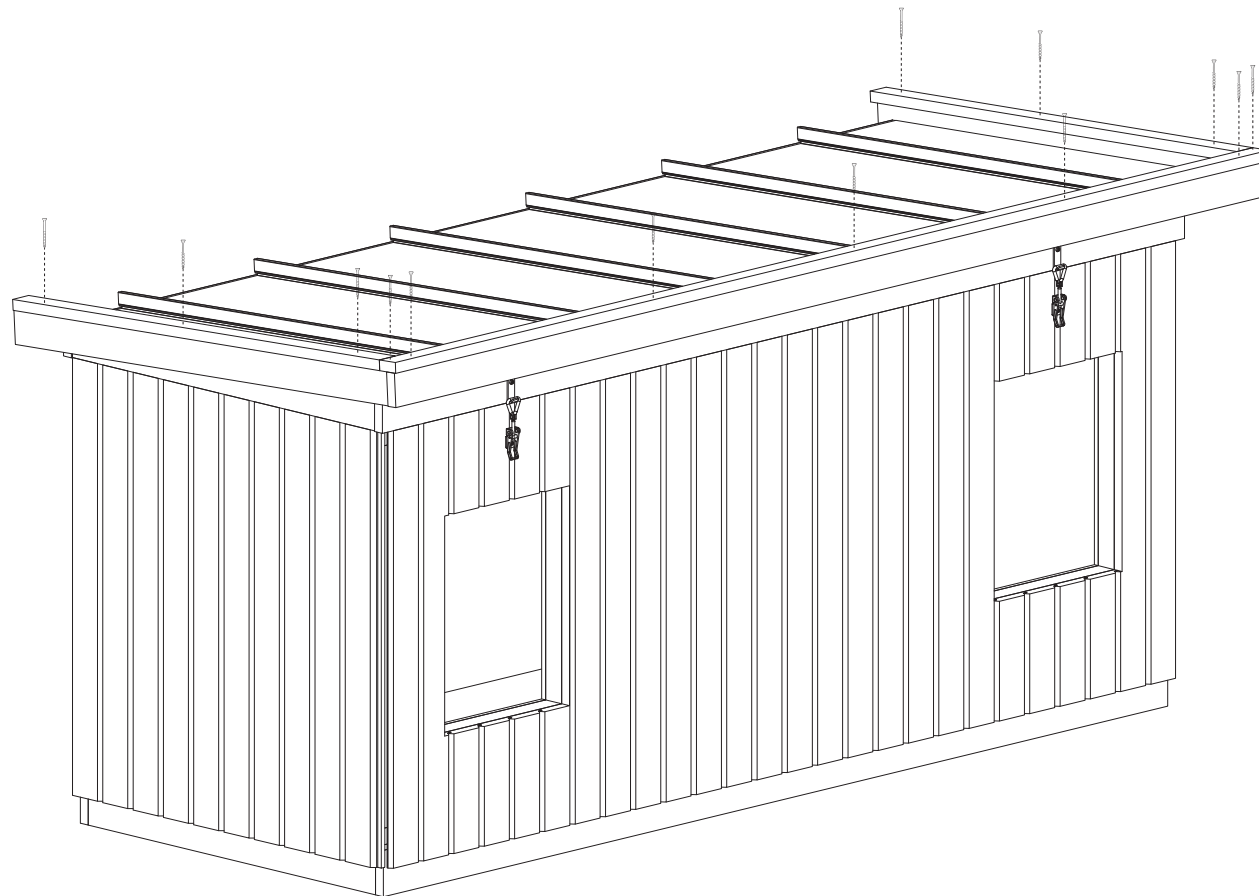

(22x45) x 2450mm x1
(22x45) x 1080mm x2
Trallskruv 4,2x55mm x13