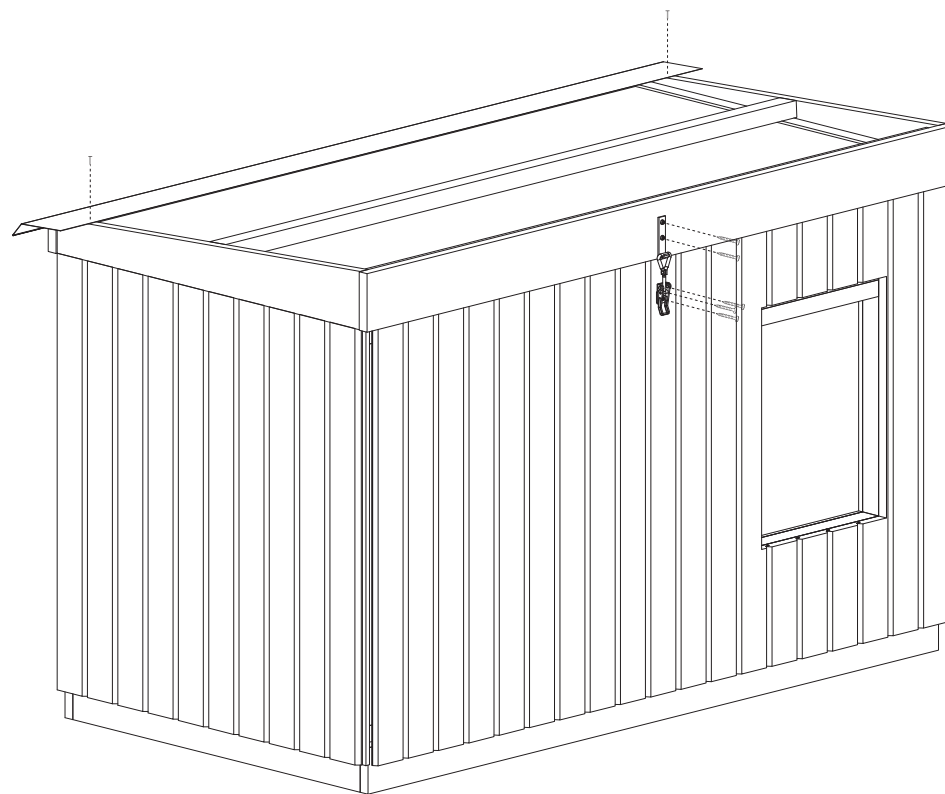

Hörnknutar x4

(22x120) x 1650mm x1

(22x70) x 1650mm x1

(34x45) x 1600mm x1

Gångjärn x2

Trallskruv 4,2x55mm x14

Ankarskruv 4,8x40mm x12

Fotplåt 1800mm x1