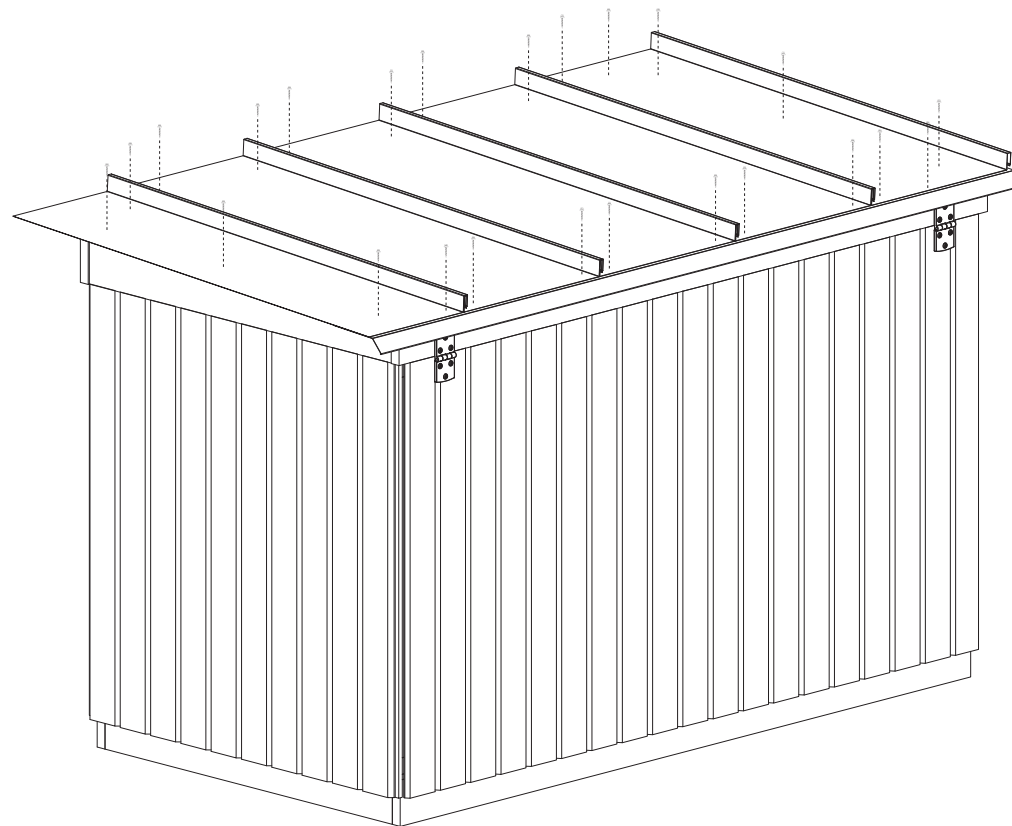

Takplåt (400) x 1000mm x4
R Takplåt (275) x 1000mm x1
Plåtskruv 4,2x35mm x16