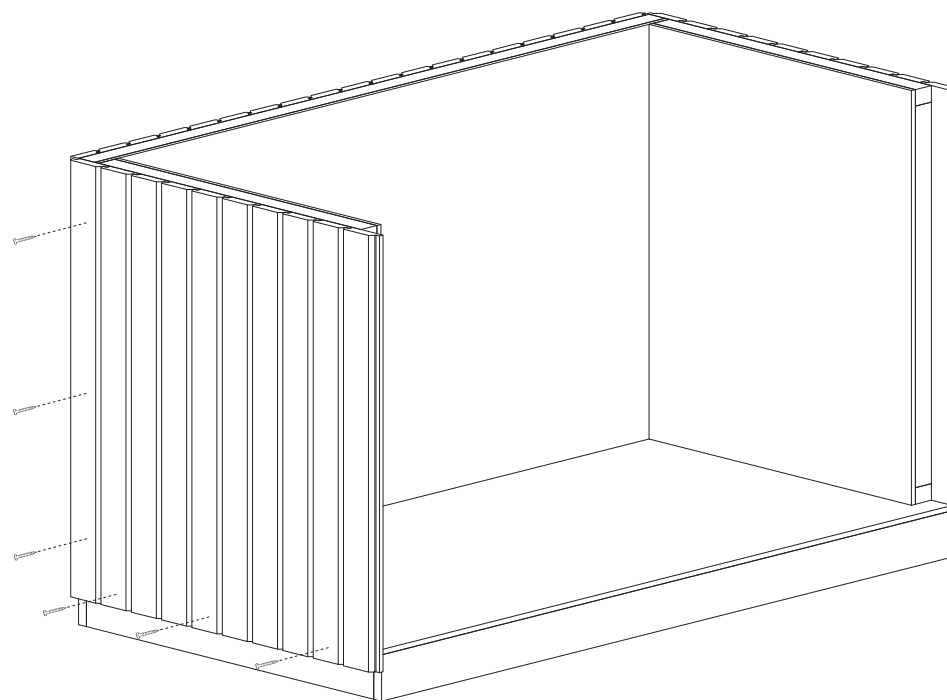

Botten x1

Baksida x1

Ankarskruv 4,8x40mm x4

Sida x1

Ankarskruv 4,8x40mm x6

Sida x1
Ankarskruv 4,8x40mm x6

Framsida x1
Ankarskruv 4,8x40mm x10

Takram x1
R (22x120/70) x 850mm x1
L (22x120/70) x 850mm x1
(22x45) x 895mm x4
(22x70) x 895mm x4
Trallskruv 4,2x55mm x20