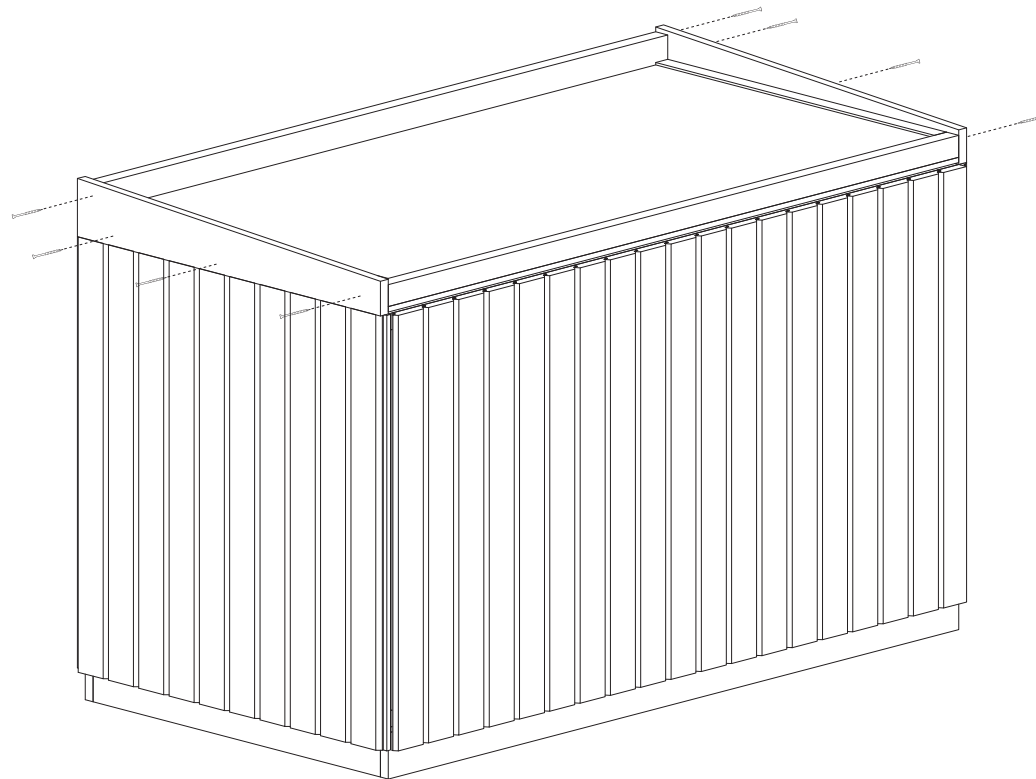

Botten x1

Baksida x1

Ankarskruv 4,8x40mm x4

Sida x1

Ankarskruv 4,8x40mm x6

Sida x1
Ankarskruv 4,8x40mm x6

Framsida x1
Ankarskruv 4,8x40mm x10

Takram x1
R (22x120/70) x 850mm x1
L (22x120/70) x 850mm x1
(22x45) x 895mm x4
(22x70) x 895mm x4
Trallskruv 4,2x55mm x20